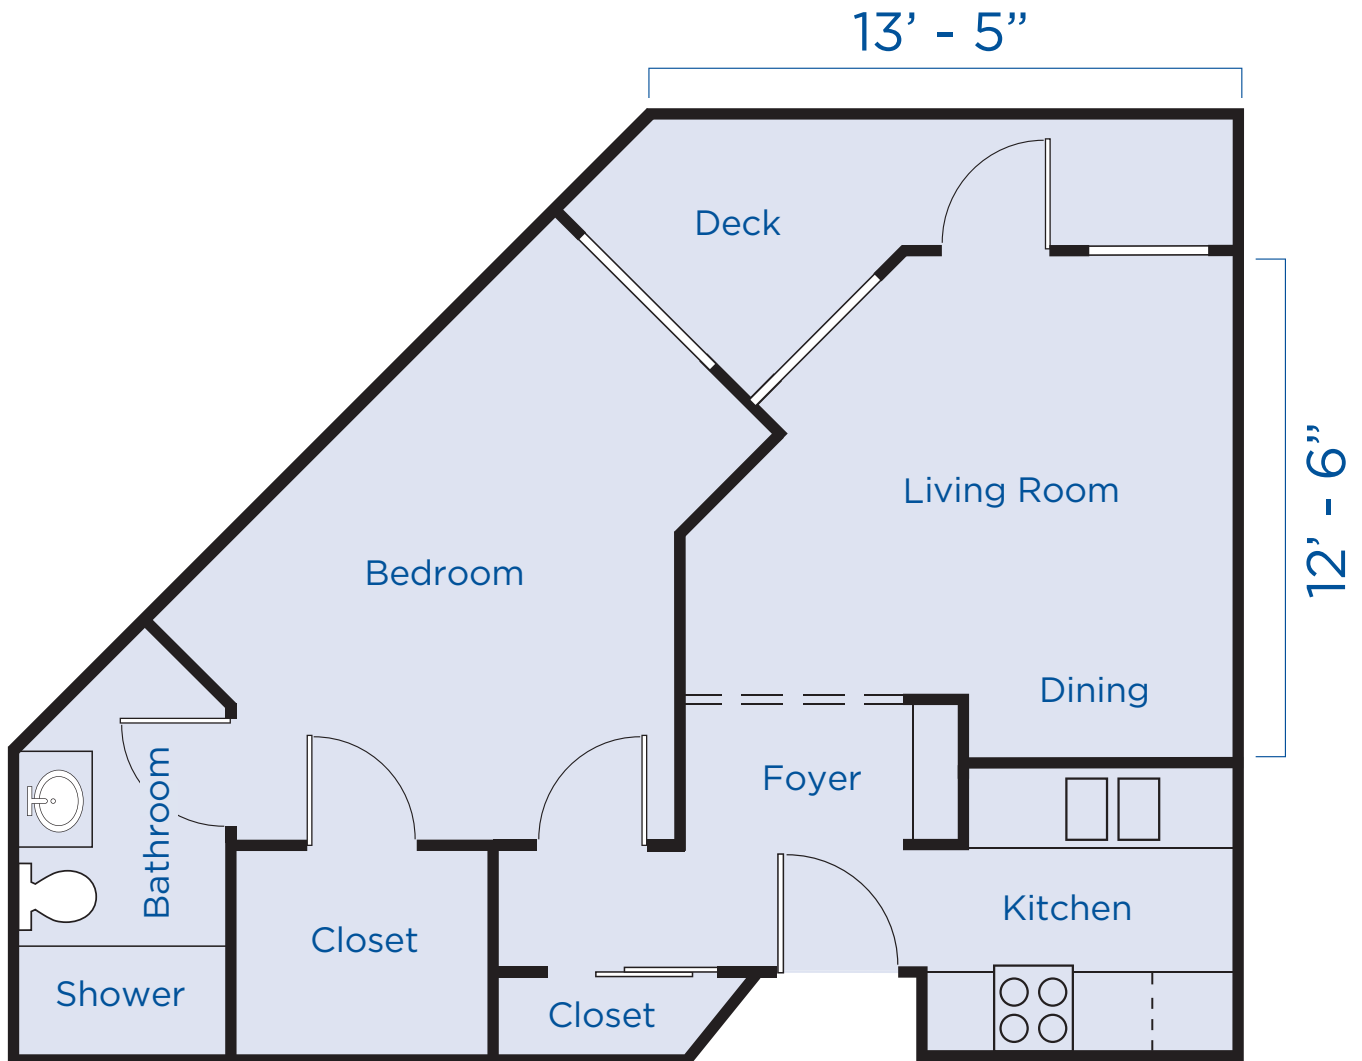

OAK

ONE BEDROOM
576 SQ FEET

Carlton Senior Living, Concord
1700 Broadway Street
Concord, CA 94520
925.686.1700 | CarltonSeniorLiving.com

All plans and dimensions are approximate.
Actual measurements may vary by apartment.