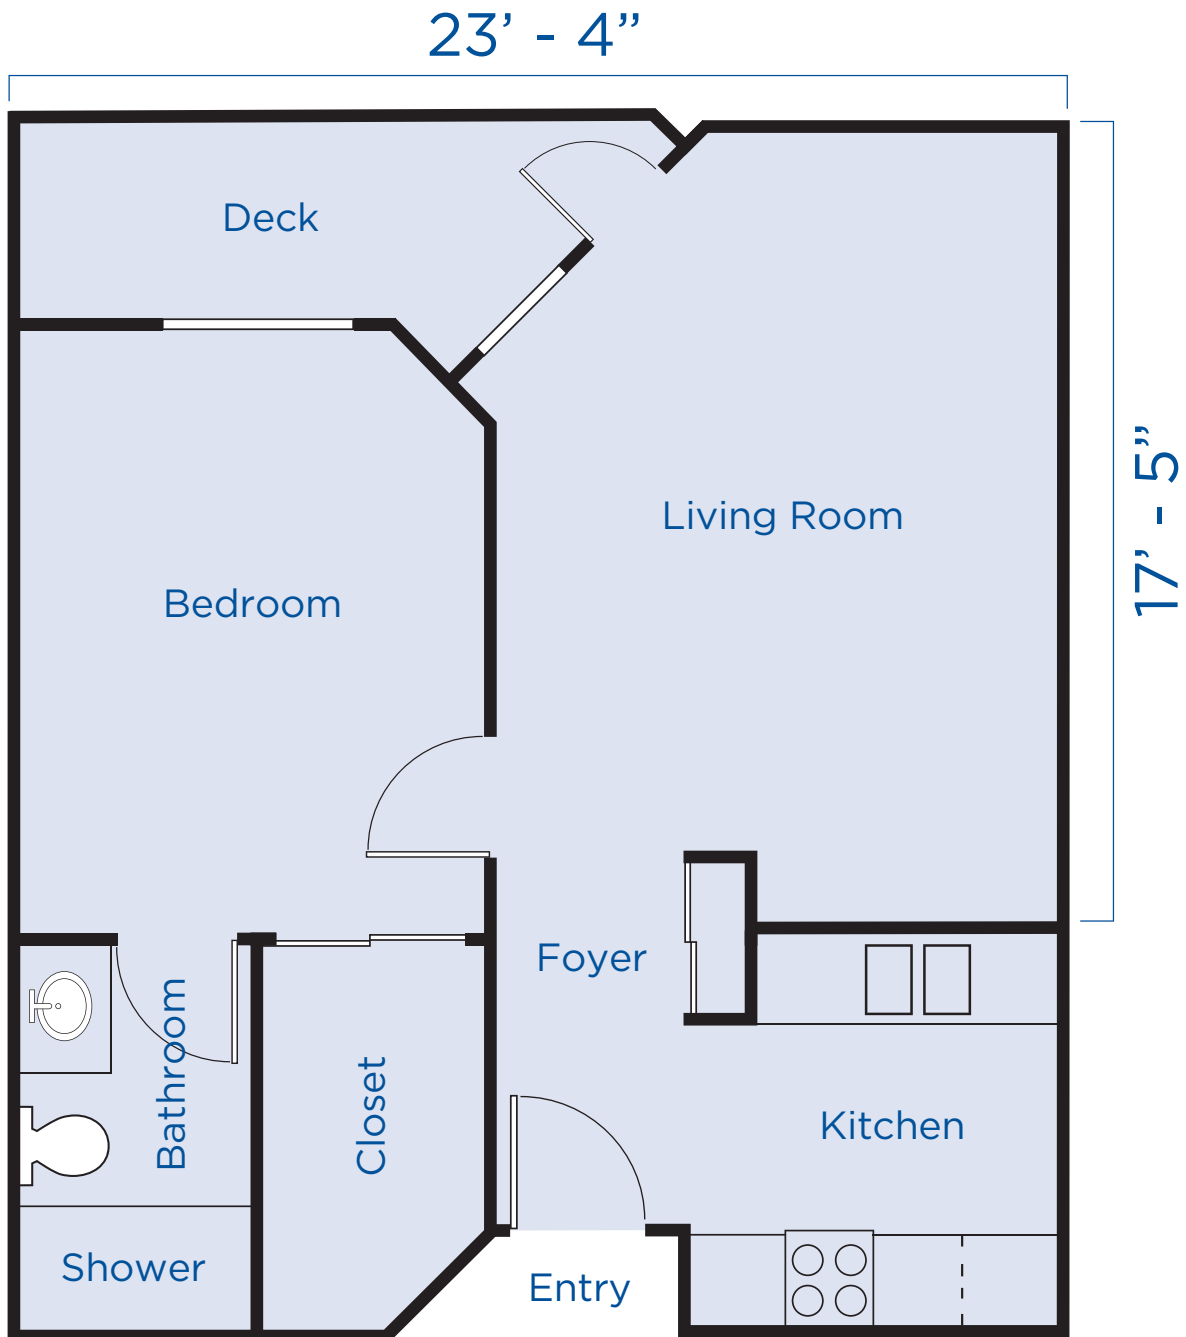

HICKORY

ONE BEDROOM
575 SQ FEET

Carlton Senior Living, Concord
1700 Broadway Street
Concord, CA 94520
925.686.1700 | CarltonSeniorLiving.com

All plans and dimensions are approximate.
Actual measurements may vary by apartment.